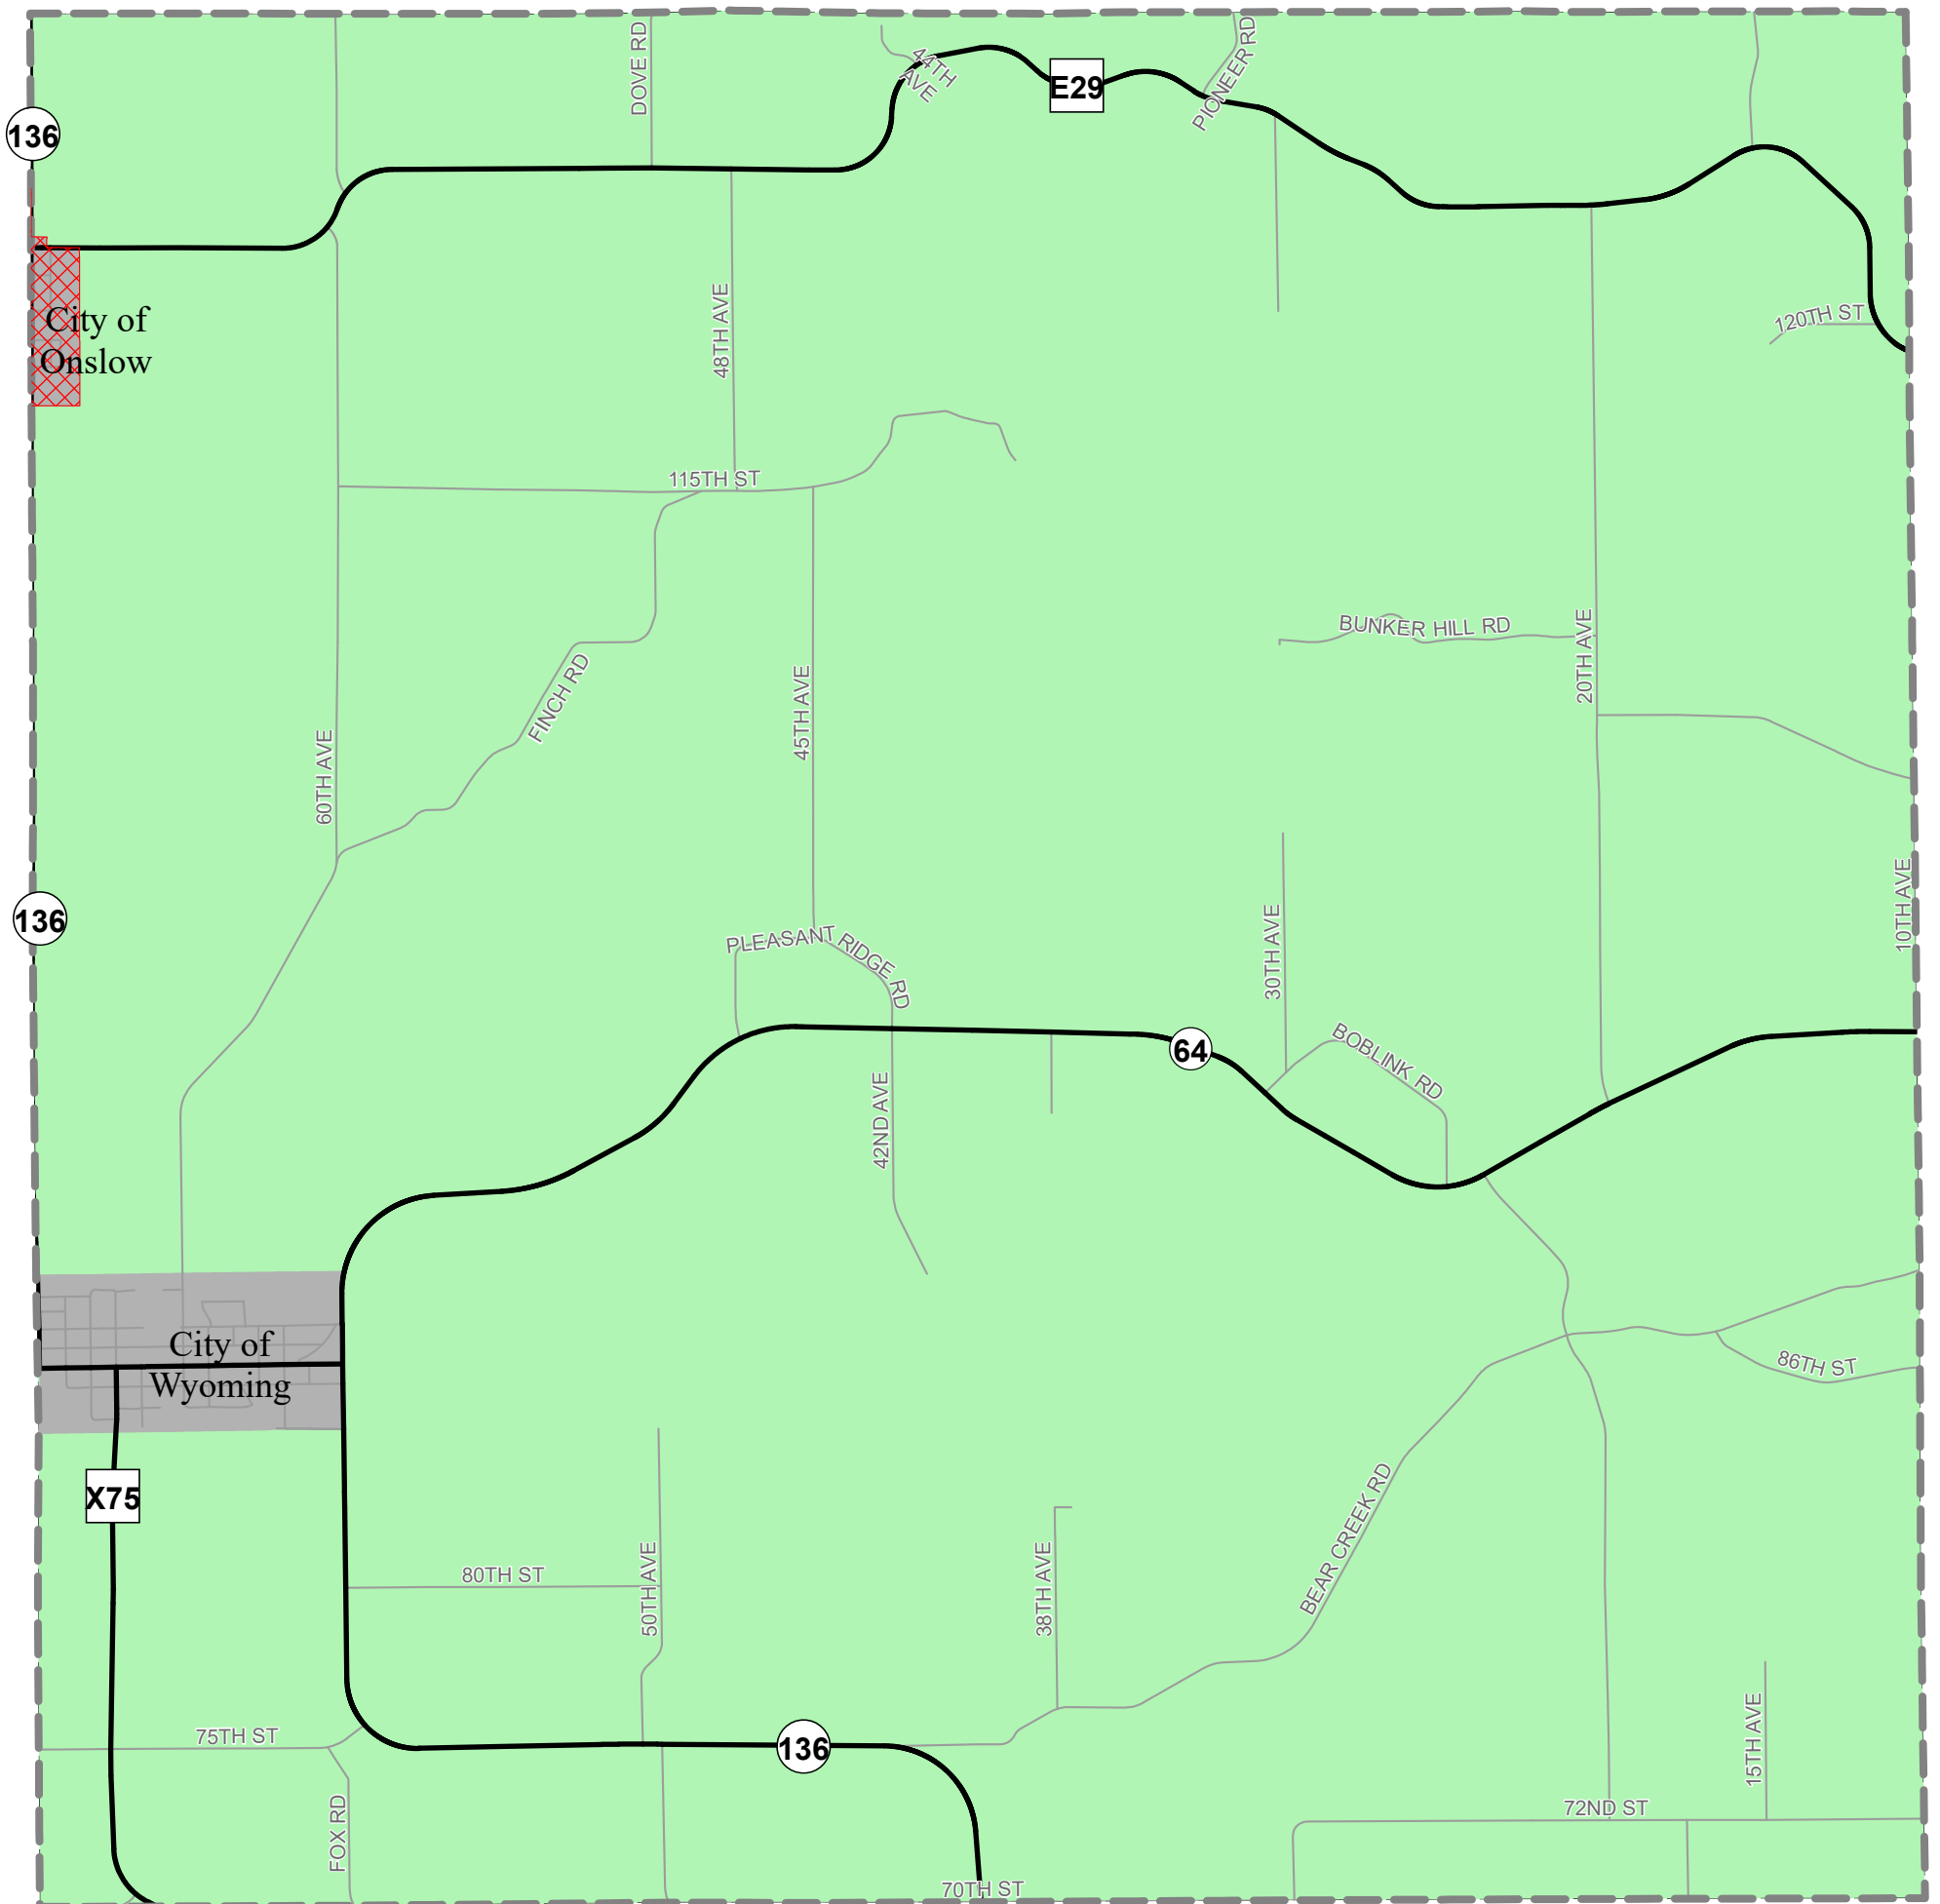

WYOMING PRECINCT

VOTE HERE IF YOU LIVE IN THE CITY OF WYOMING OR WYOMING TOWNSHIP

If you do NOT live in the area shown or live in the crosshatched area, please ask an election official for assistance.

Legend

- Roads
 - City of Onslow NOT Included
 - City of Wyoming
 - Wyoming Township
- 0 0.2 0.4 0.6 0.8 Miles
- N

Effective January 15, 2022

This map was produced from data maintained in the Jones County Geographic Information System by Jones County GIS. For further information regarding maps, data sources or the availability of GIS products and services, please contact the Jones County GIS at: gis@jonescountyiowa.gov

This map does not represent a survey. No liability is assumed for the accuracy of the data delineated herein, either expressed or implied by Jones County or its employees. This map is compiled from official records, including plats, surveys, recorded deeds, and contracts, and only contains information required for local government purposes. See the recorded documents for more detailed legal information.