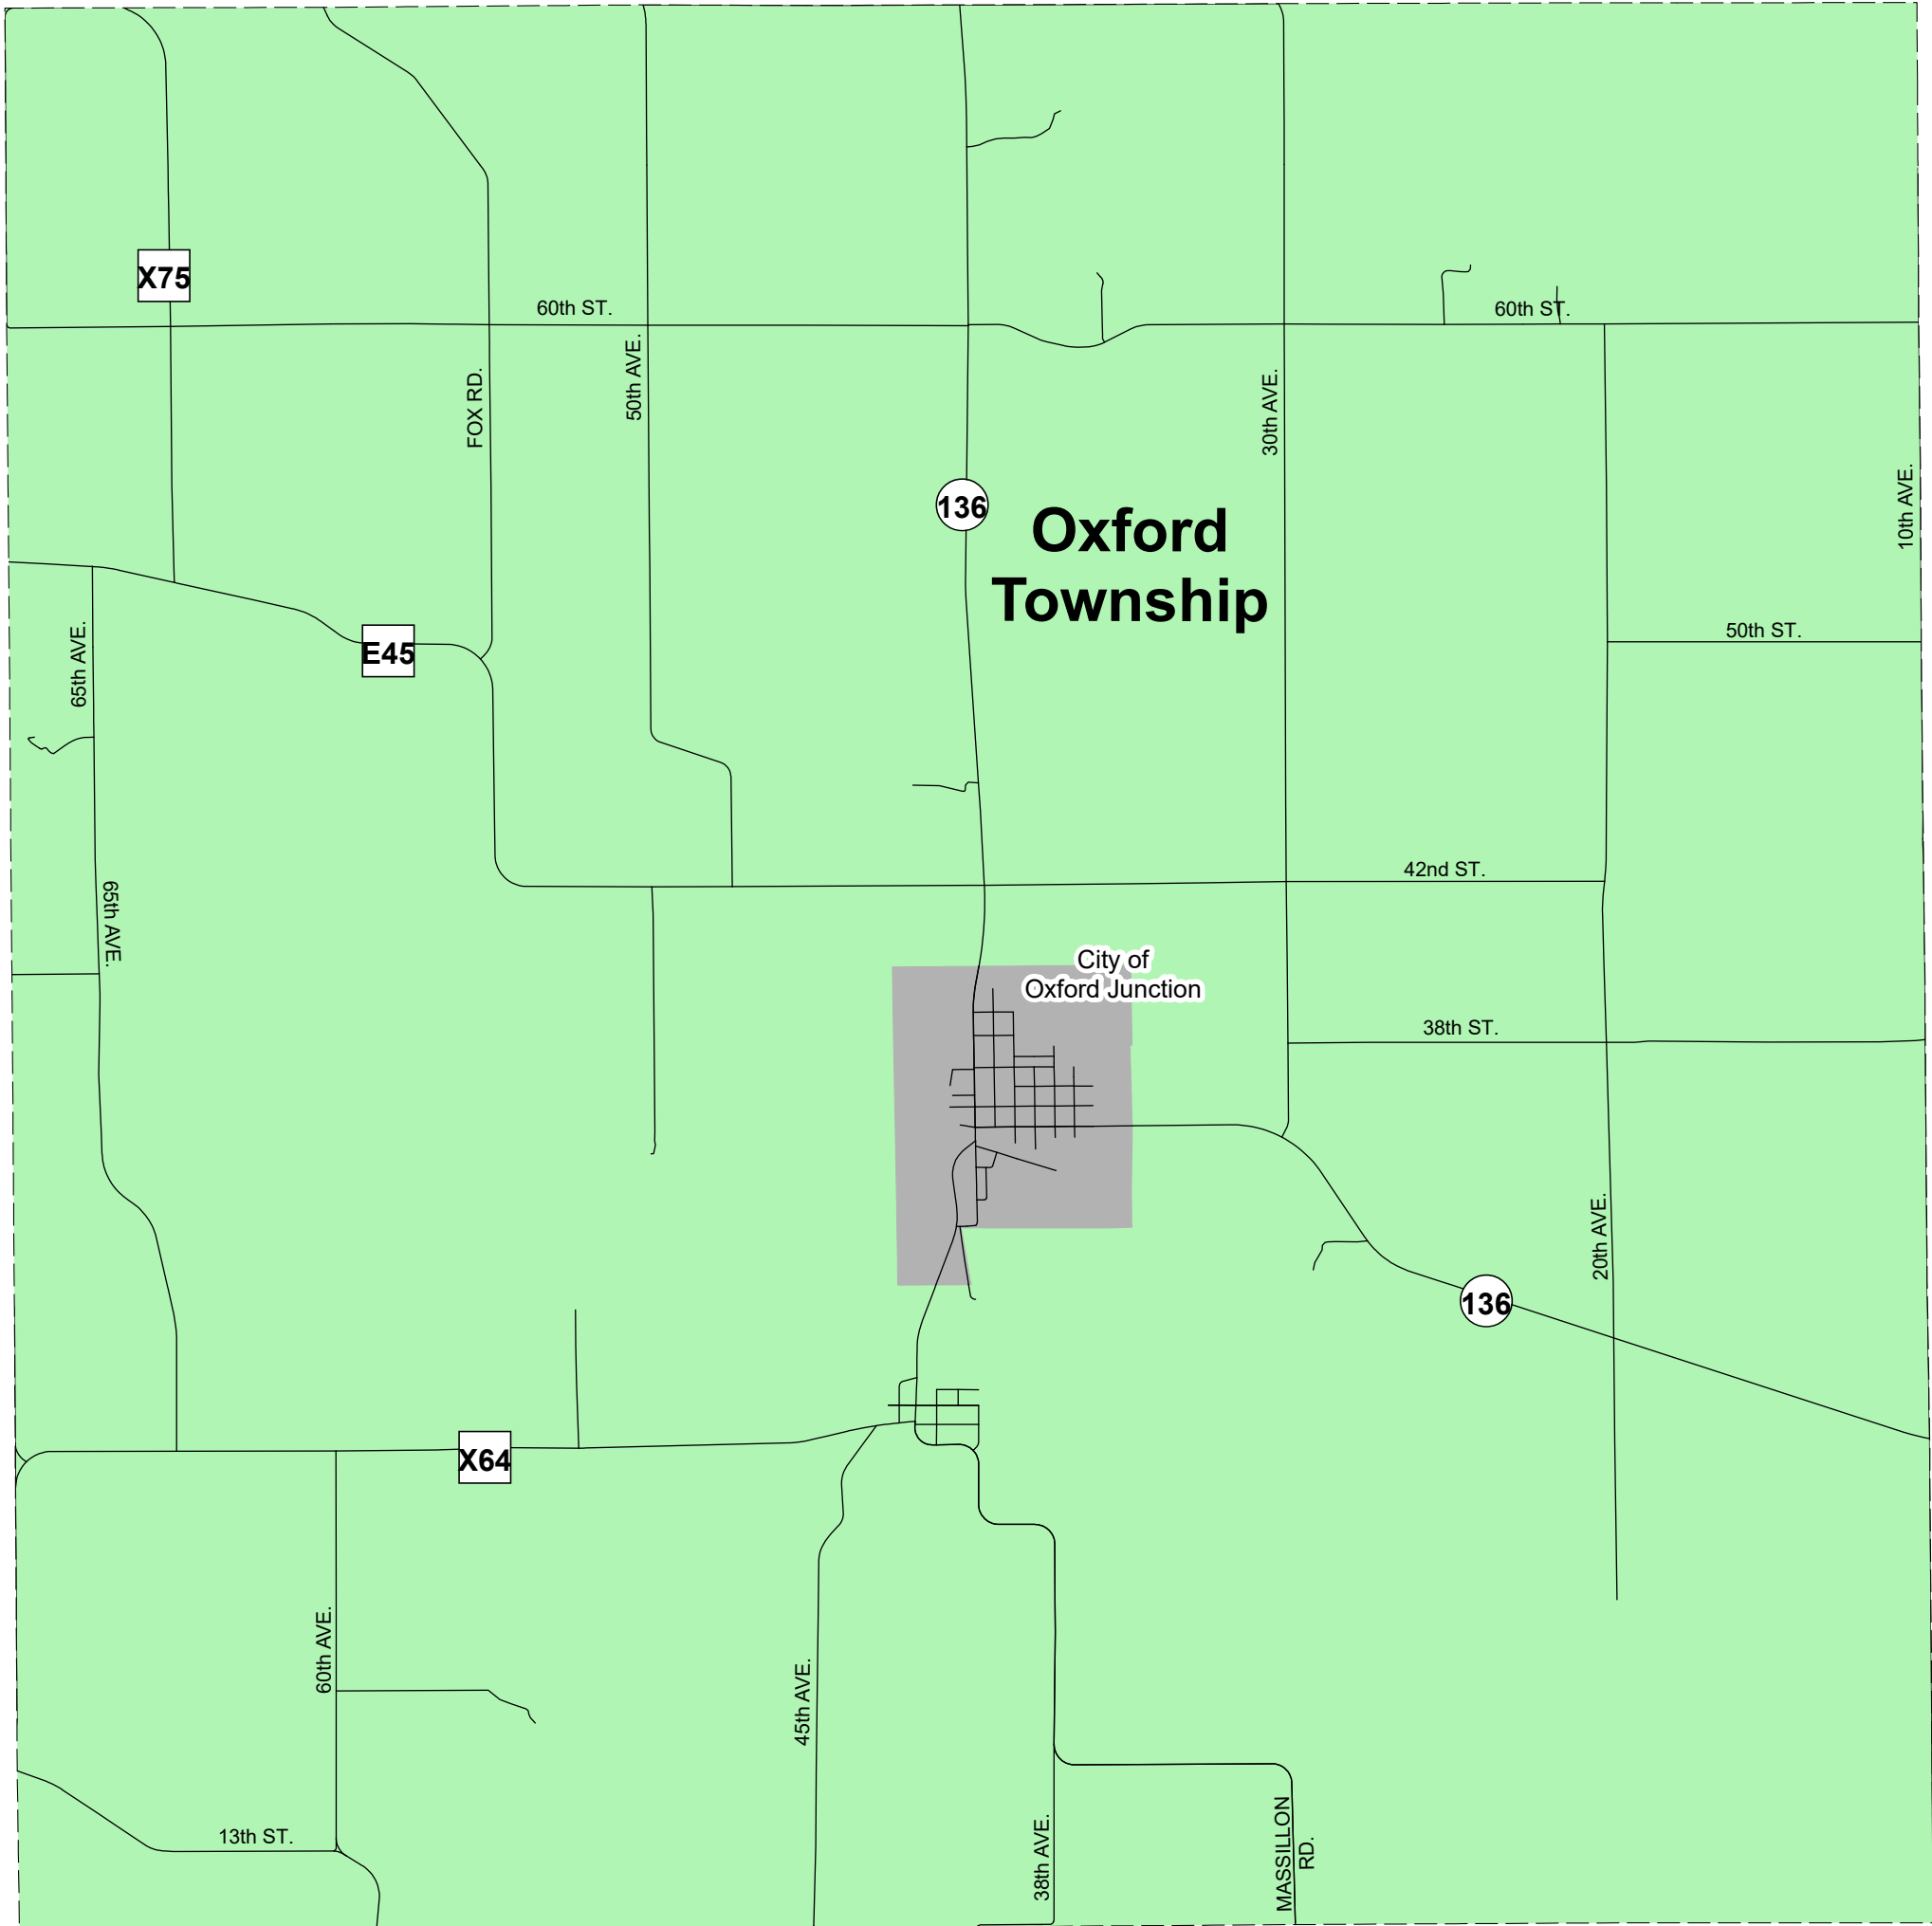

OXFORD PRECINCT

VOTE HERE IF YOU LIVE IN THE CITY OF OXFORD JUNCTION OR OXFORD TOWNSHIP

If you do NOT live in the area shown, please ask an election official for assistance.

Legend

This map does not represent a survey. No liability is assumed for the accuracy of the data delineated herein, either expressed or implied by Jones County or its employees. This map is compiled from official records, including plats, surveys, recorded deeds, and contracts, and only contains information required for local government purposes. See the recorded documents for more detailed legal information.

This map was produced from data maintained in the Jones County Geographic Information System. For further information regarding maps, data sources or the availability of GIS products and services, please contact Jones County GIS at: gis@jonescountyiowa.gov

Precincts Effective: January 15, 2022