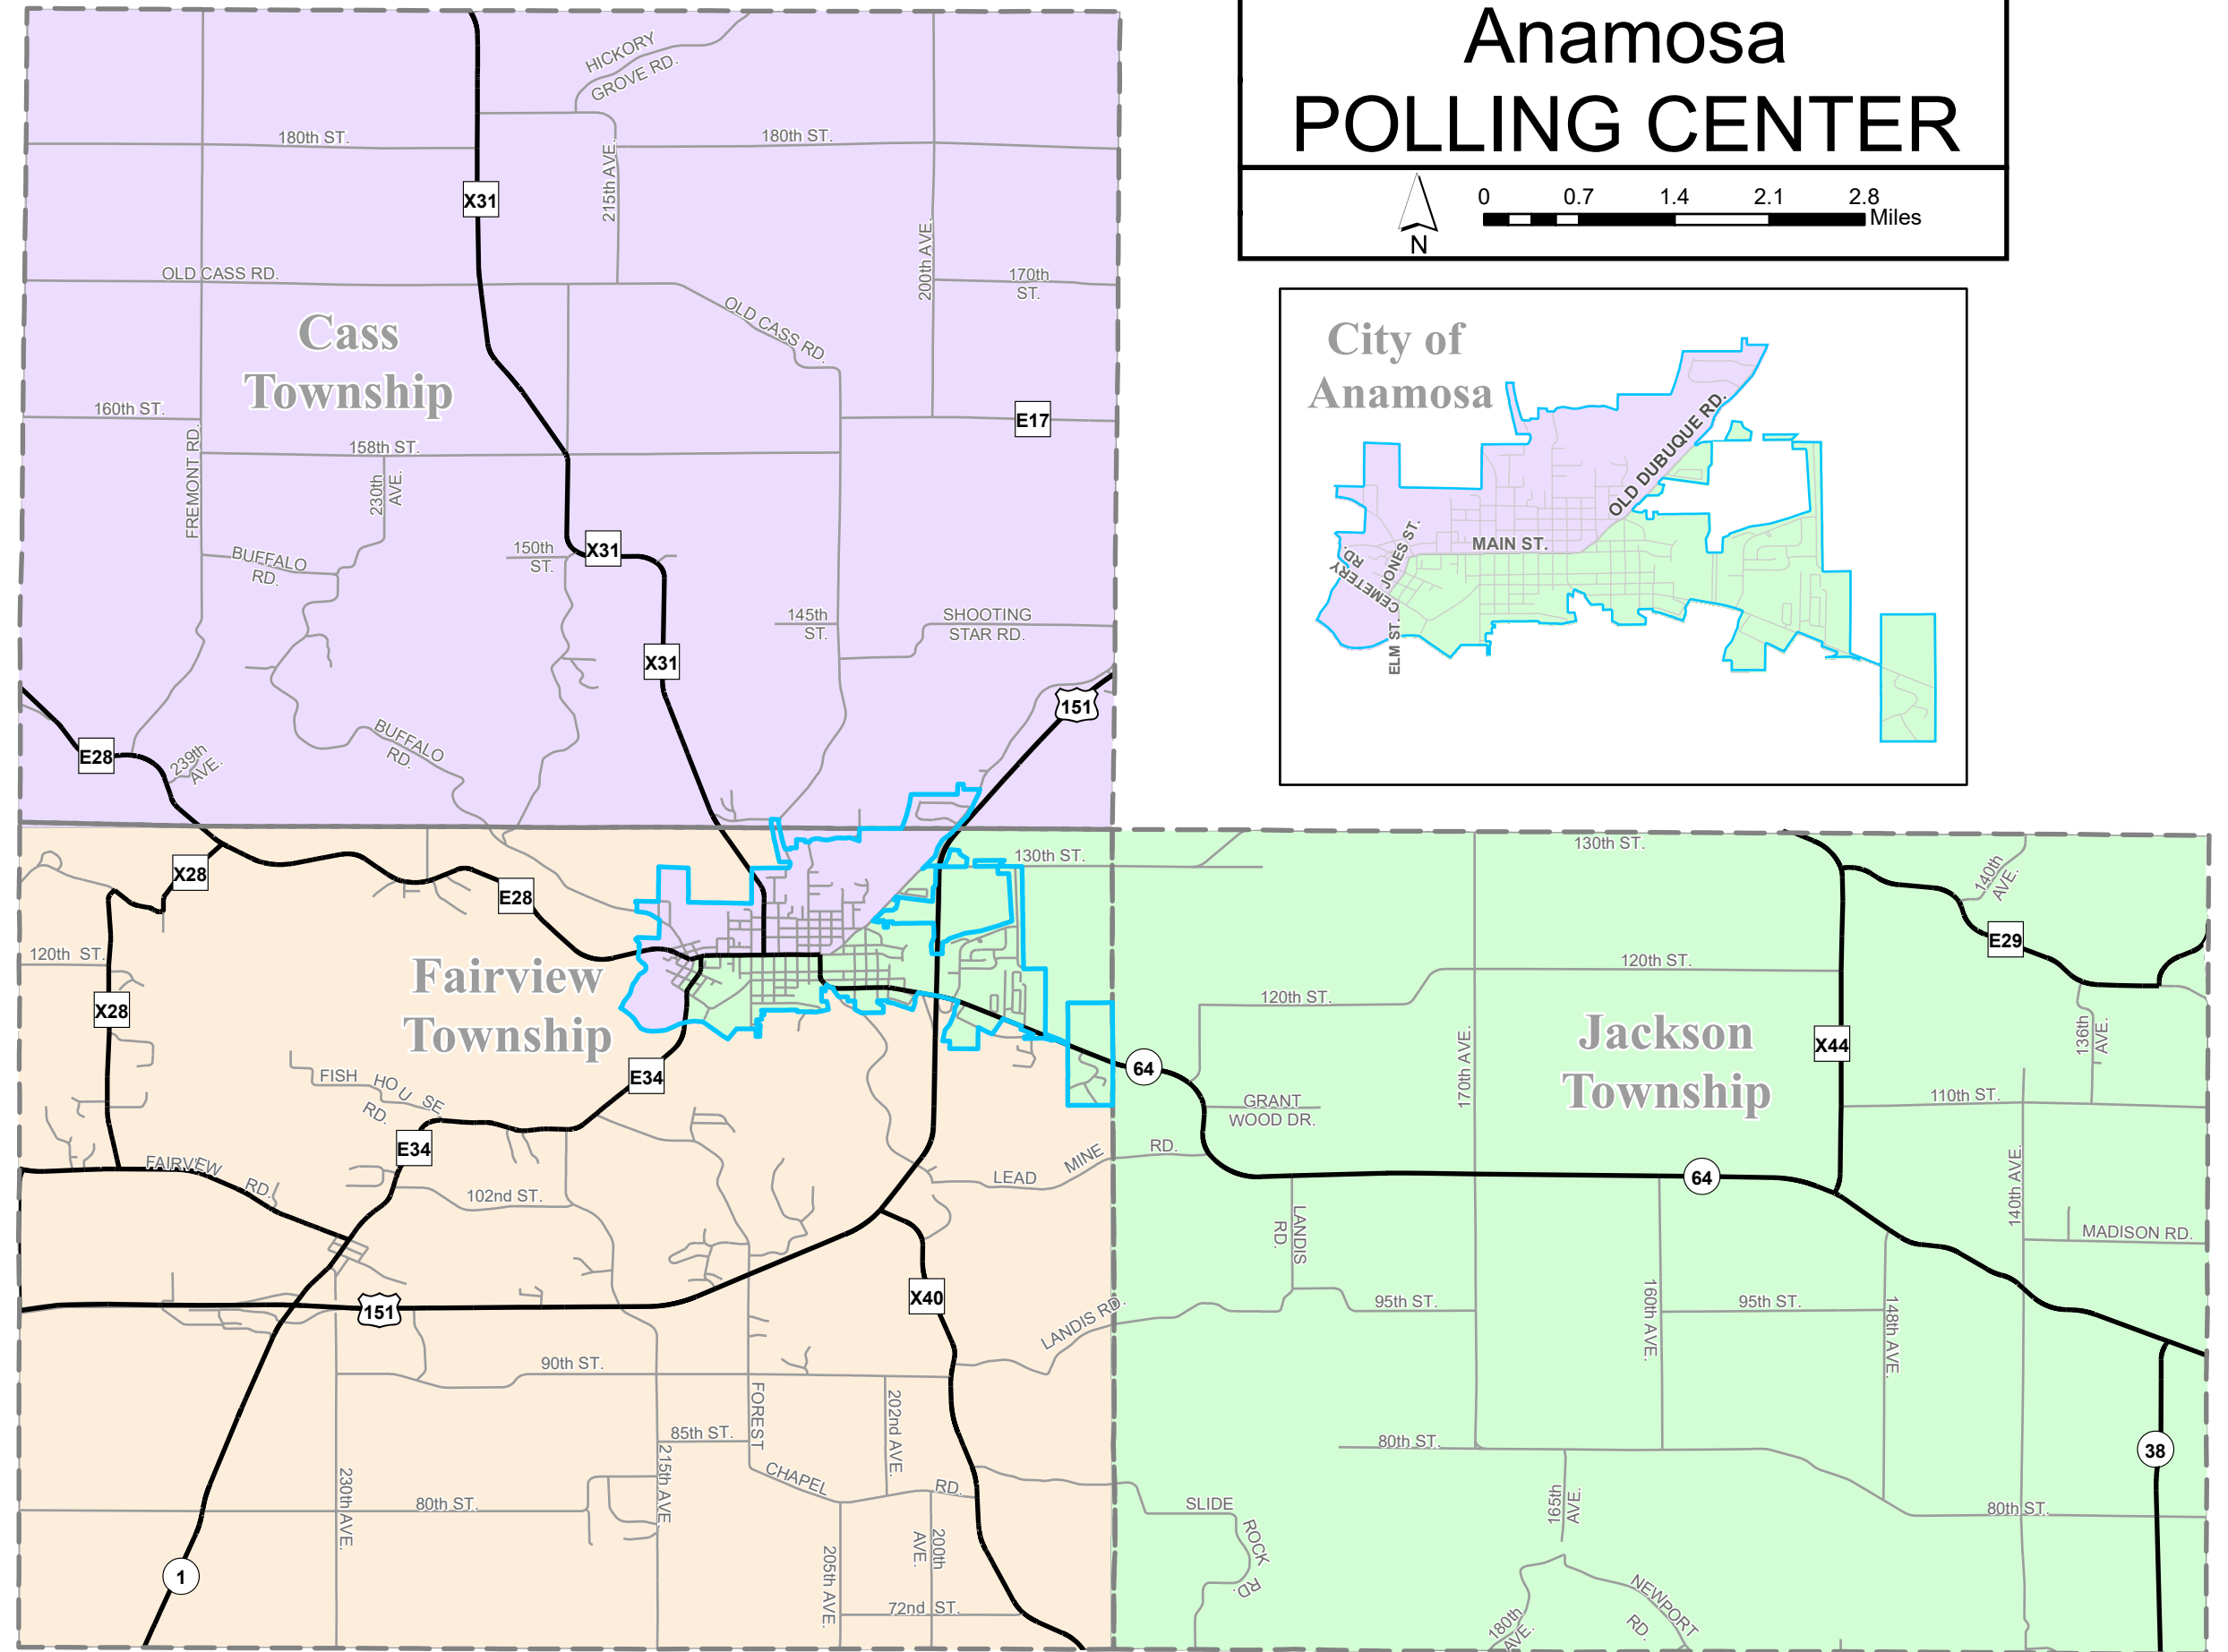

# Anamosa POLLING CENTER

## Legend:

- Anamosa North / Cass
- Anamosa South / Jackson
- Fairview
- Hard Surface Roads
- Gravel & City Roads
- Anamosa City Limits
- Townships

This map was produced from data maintained in the Jones County Geographic Information System by Jones County GIS. For further information regarding maps, data sources or the availability of GIS products and services, please contact the Jones County GIS at: [gis@jonescountyia.gov](mailto:gis@jonescountyia.gov)

This map does not represent a survey. No liability is assumed for the accuracy of the data delineated herein, either expressed or implied by Jones County or its employees. This map is compiled from official records, including plats, surveys, recorded deeds, and contracts, and only contains information required for local government purposes. See the recorded documents for more detailed legal information.