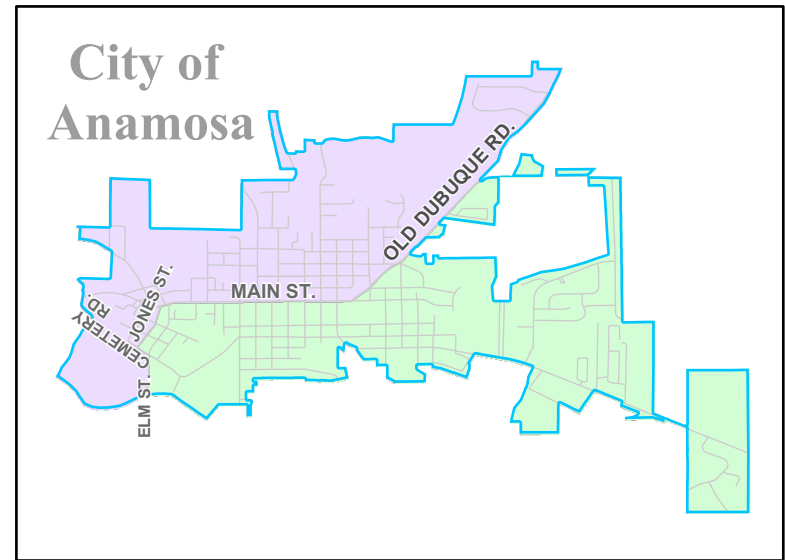

# Anamosa POLLING CENTER

## Legend:

- Anamosa North / Cass
- Anamosa South / Jackson
- Fairview
- Hard Surface Roads
- Gravel & City Roads
- Anamosa City Limits
- Townships

This map was produced from data maintained in the Jones County Geographic Information System by Jones County GIS. For further information regarding maps, data sources or the availability of GIS products and services, please contact the Jones County GIS at: [gis@jonescountyia.gov](mailto:gis@jonescountyia.gov)

This map does not represent a survey. No liability is assumed for the accuracy of the data delineated herein, either expressed or implied by Jones County or its employees. This map is compiled from official records, including plats, surveys, recorded deeds, and contracts, and only contains information required for local government purposes. See the recorded documents for more detailed legal information.